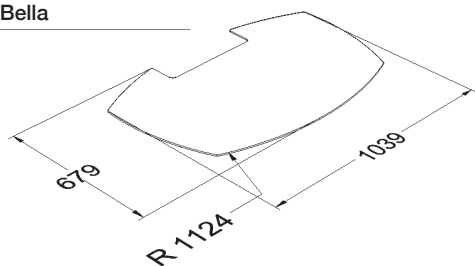

Cosmo / Mido / Cozy

Gulvplader

Bella